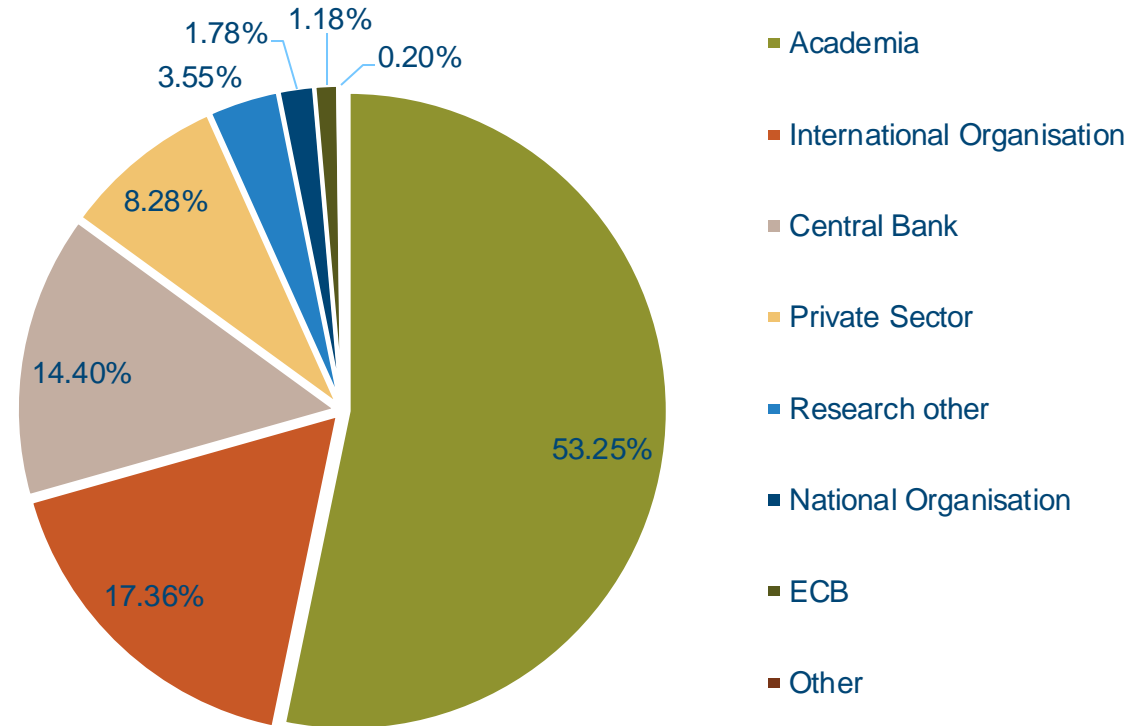

Careers prospects

Employment of ECO alumni